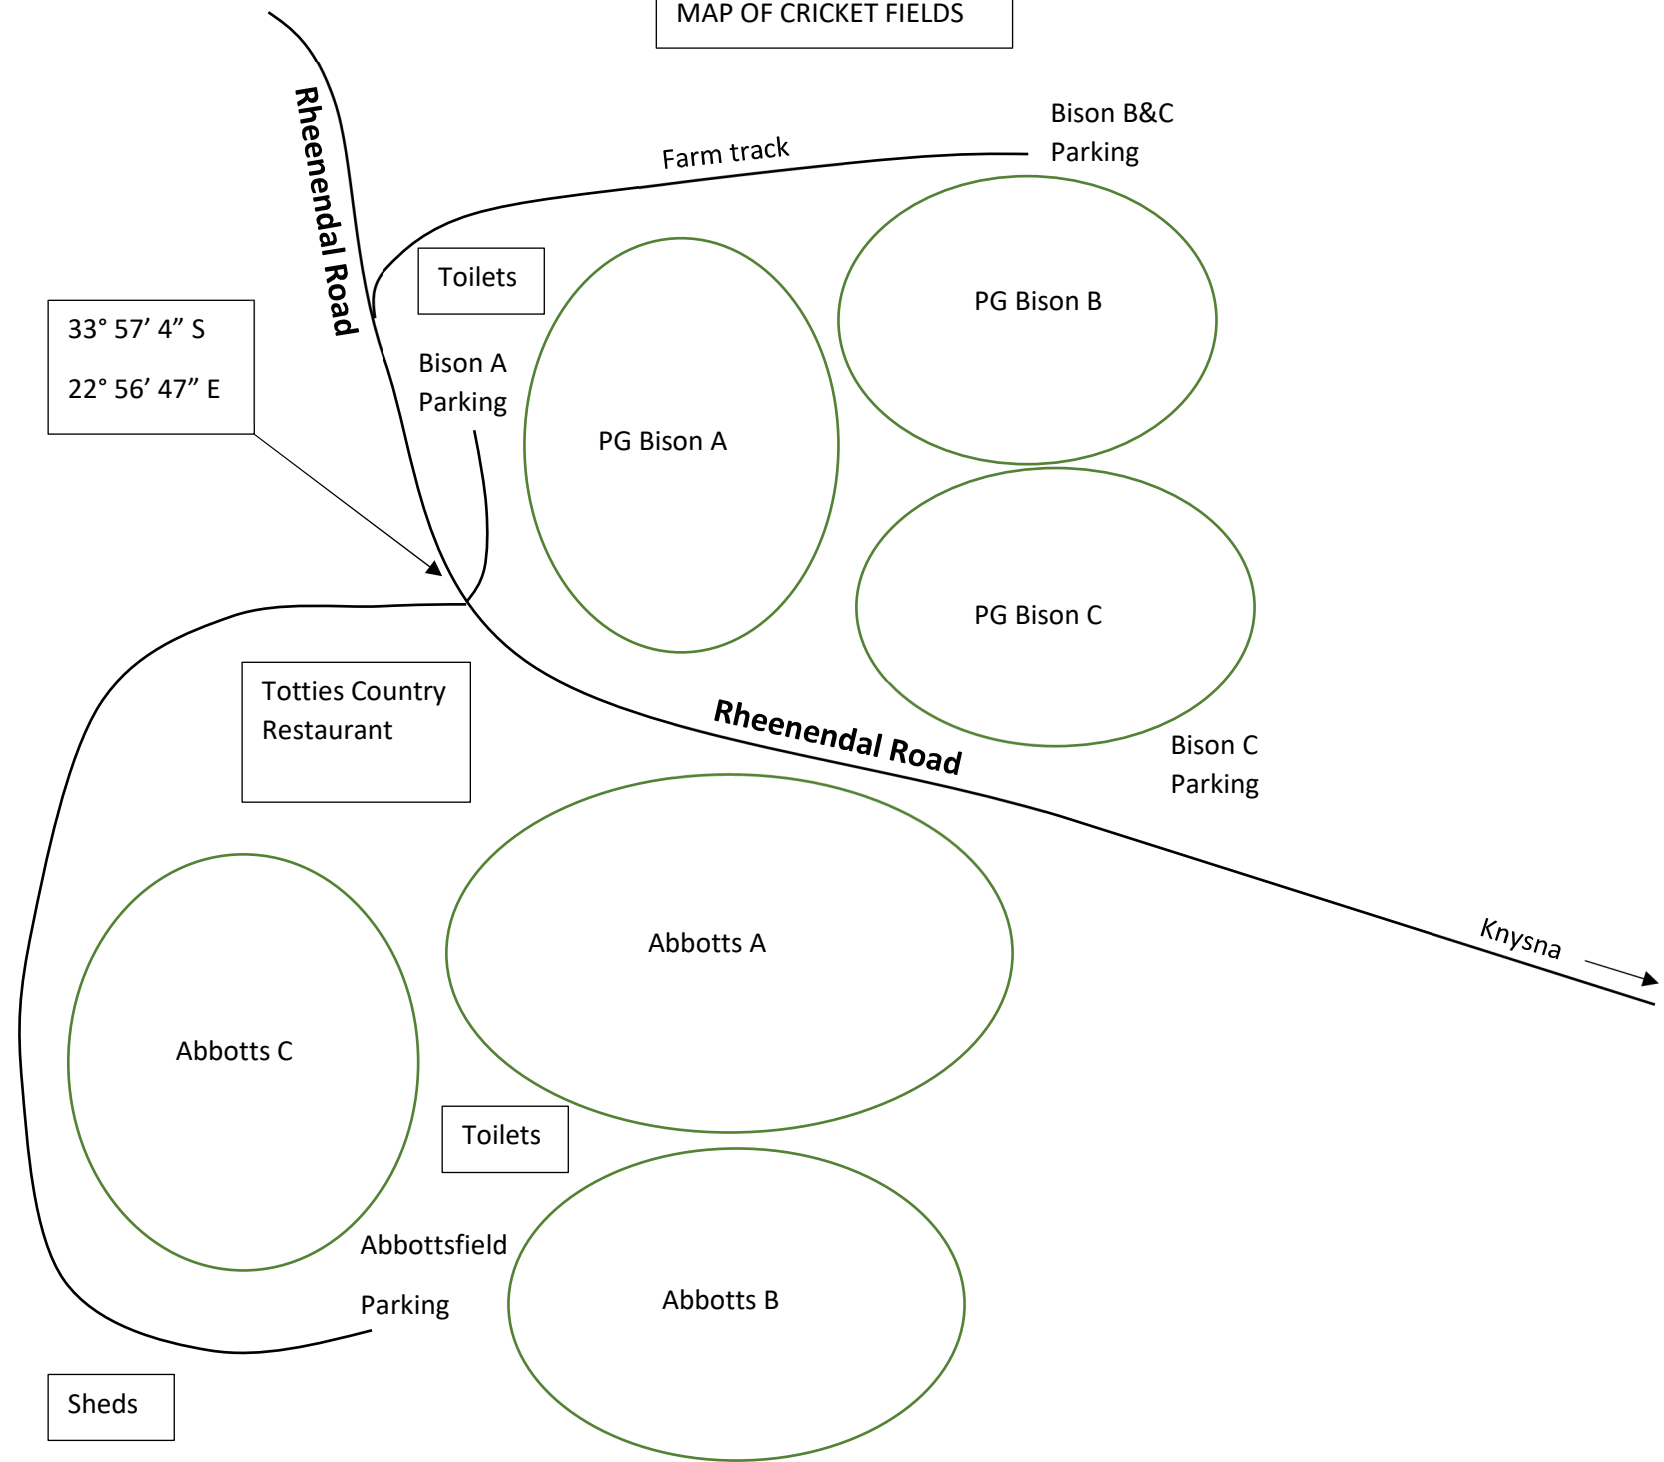

MAP OF CRICKET FIELDS

33° 57' 4" S
22° 56' 47" E

Rheendal Road

Farm track

Bison B&C
Parking

Toilets

Bison A
Parking

PG Bison A

PG Bison B

PG Bison C

Totties Country
Restaurant

Rheendal Road

Bison C
Parking

Abbots A

Knysna →

Abbots C

Toilets

Abbotsfield
Parking

Abbots B

Sheds